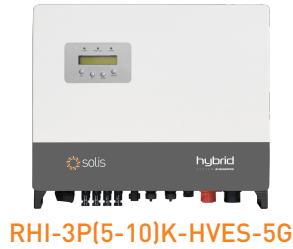

Compatible Battery List

Inverter	Type	Brand	Model		HMI Version
RHI-3P(5-10)K-HVES-5G	Lithium	AOBOET	Uhome-LFP 2400/5000 Battery	Uhome-LFP 2600 HV	V06
		BYD	Battery-Box Premium HVS	Battery-Box Premium HVM	V0A
		Dyness	PowerRack HV1/HV2/HV3	Tower T7/T10/T14/T17	V06
		GS ENERGY	GBL2.45K3		V09
		PYLONTECH	H48074 (CEI 0-21)	H48050 (CEI 0-21)	V03
			Force H1 (CEI 0-21)	Force H2 (CEI 0-21)	
		PUREDRIVE	Li-HV		V0C
		SOLUNA	BATTERY MODULE 10K PACK HV	BATTERY MODULE 15K PACK HV	V09
WECO	DUAL VOLTAGE 5K3 LV/HV	DUAL VOLTAGE 5K3-XP LV/HV	V09		
S6-EH3P(3-10)K-H	Lithium	AOBOET	Uhome-LFP 2400/5000 Battery	Uhome-LFP 2600 HV	V01-1B
		BYD	Battery-Box Premium HVS	Battery-Box Premium HVM	
		Dyness	PowerRack HV1/HV2/HV3	Tower T7/T10/T14/T17/T21	
		GS ENERGY	GBL2.45K3		
		PYLONTECH	H48074 (CEI 0-21)	H48050 (CEI 0-21)	
			Force H1(CEI 0-21)	Force H2 (CEI 0-21)	
		SOLUNA	BATTERY MODULE 10K PACK HV	BATTERY MODULE 15K PACK HV	
		WECO	DUAL VOLTAGE 5K3 LV/HV	DUAL VOLTAGE 5K3-XP LV/HV	

- Details correct at time of going to press.
- Installing a non-compatible battery will VOID the inverter warranty.
- The chart shows you which Solis inverter is compatible with which battery.